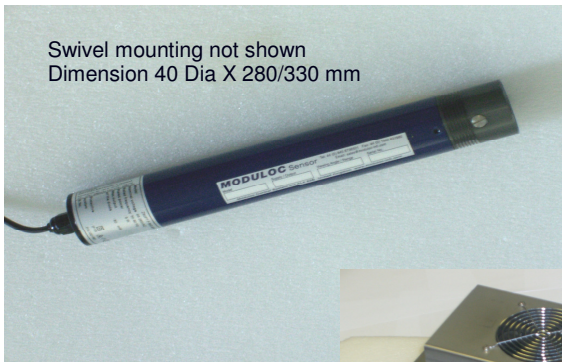

## MDZ-RG / MDZ-PT HEAVY DUTY LINE LASER PROJECTORS

Swivel mounting not shown  
Dimension 40 Dia X 280/330 mm

Peltier Cooled Laser for High Ambient

### FEATURES

- High visibility Green Laser Options for Outdoor use
- Green Lasers provide 5—8 times illumination than Red with similar Laser Class rating
- Focusable Optics
- Stand alone Lasers for 80—270 VAC supply
- Beam length typically twice mounting height
- Isometric Linear Line Beams
- Incorporate active cooling with Peltier cooled

### Model Performance

Green Laser Models	Output Power	Red Laser Models	Output Power	Line Length	Optimum Mounting Height	Red Laser Class	Green Laser Class
MDZ5RG	5 mW	MDZ5PT	5 mW	2-3 / 4 M	1.2 / 2 M	2 M	2 M
MDZ10RG	10 mW	MDZ10PT	10 mW	3-5 / 8 M	2 / 3 M	2 M	2 M
MDZ20RG	20 mW	MDZ15PT	20 mW	4-6 / 15 M	2 / 3 M	2 M	2 M
MDZ40RG	40 mW	MDZ40PT	40 mW	11-15 / 20 M	3 M	3 R	3 R
MDZ60RG	60 mW	MDZ80PT	80 mW	20 / 30 M	3—5 M	3 B	3 B
Cross Laser	15 mW	MDZ15RX	NA	CROSS 4 X 4 M	3 M	2 M	NA

### General Description

These are robust Laser Emitters intended for use in Heavy Industry, typically for either the determining cut line on product or positioning of cranes in the warehouse. Robust Swivel Mountings are provided with the Lasers for securing to standard 25mm pipe clamp.